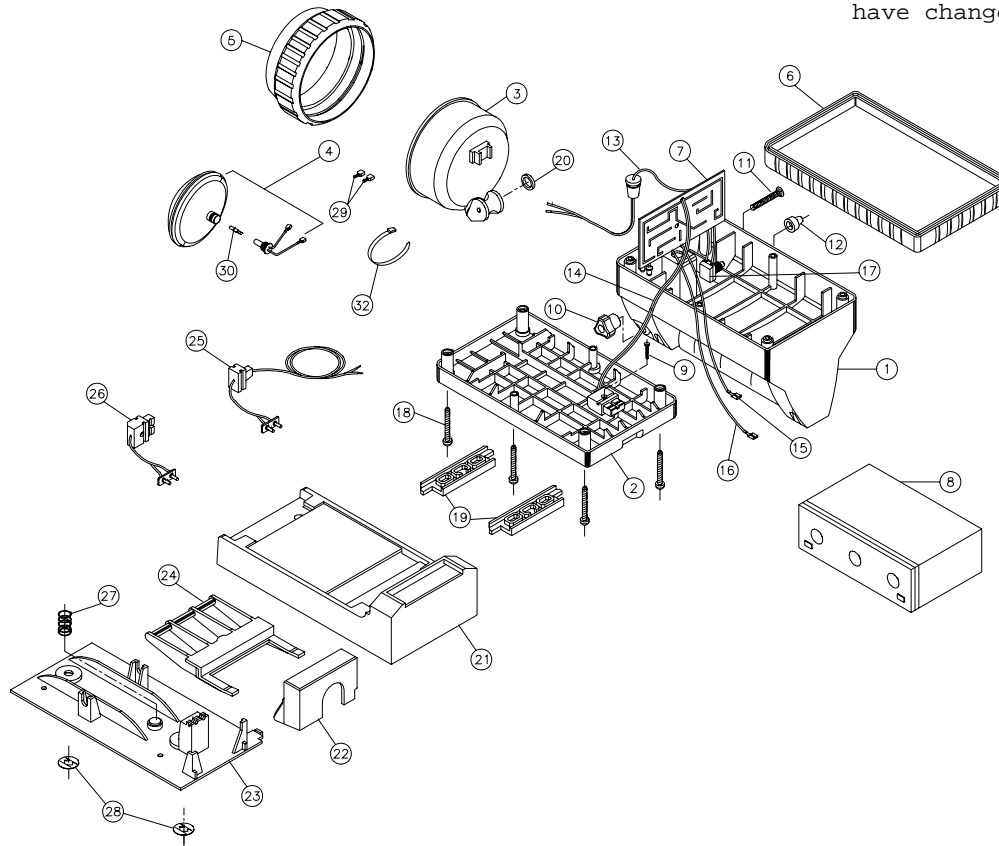

APPENDIX II, LITEBOX REPLACEMENT PARTS

Note: Some of part #
have changed.

ITEM	QTY.	PART	DESCRIPTION
1	1	45904	TOP ASSY. LITEBOX ORANGE, STANDARD
	1	45924	TOP ASSY. LITEBOX YELLOW, STANDARD
	1	45905	TOP ASSY. LITEBOX ORANGE, PF
	1	45906	TOP ASSY. LITEBOX BEIGE, PF
	1	45925	TOP ASSY. LITEBOX YELLOW, PF
	1	45926	TOP ASSY. LITEBOX ORANGE, D.F. LAMP
	1	45927	TOP ASSY. LITEBOX YELLOW, D.F. LAMP
2	1	450006	BOTTOM, LITEBOX ORANGE
	1	450006-1	BOTTOM, LITEBOX BEIGE
	1	450006-2	BOTTOM, LITEBOX YELLOW
3	1	450102	SWIVEL HEAD ASSY. ORANGE
	1	450103	SWIVEL HEAD ASSY. BEIGE
	1	450106	SWIVEL HEAD ASSY. YELLOW
4	1	45911	LAMP ASSY, 8WS
	1	45908	LAMP ASSY, 8WF
	1	45910	LAMP ASSY, 20WF
	1	45913	LAMP ASSY, 20WS
	1	45915	LAMP ASSY, 8W DUAL FILAMENT
5	1	45918	LAMP RING
6	1	45907	GASKET
7	1	450065	PCB ASSY. STD W/WIRES
	1	450066	PCB ASSY. PF W/WIRES
	1	450067	PCB ASSY. D.F. LAMP W/WIRES
8	1	45937	BATTERY
9	1	450019	SCREW, CHARGE CONTACT
10,11	1	45916	KNOB & BOLT, SWIVEL HEAD
12	1	400130-1	SWITCH BOOT
13	1	450053	HARNESS, 2 WIRE LAMP
	1	450054	HARNESS, 3 WIRE LAMP
14	1	450028	HARNESS, LANTERN CHARGE
15	1	450033	WIRE, BATTERY POSITIVE
16	1	450034	WIRE, BATTERY NEGATIVE
17	1	400157-1	SWITCH
18	6	450018	SCREW, LANTERN BODY
19	2	450017	FOOT, LANTERN
20	1	400172	O-RING, SWIVEL HEAD
21	1	450011	TOP, CHARGE RACK ORANGE
	1	450011-1	TOP, CHARGE RACK BEIGE
	1	450011-2	TOP, CHARGE RACK YELLOW
22	1	450020	RELEASE BUTTON
23	1	450012	BOTTOM, CHARGE RACK ORANGE
	1	450012-1	BOTTOM, CHARGE RACK BEIGE
	1	450012-2	BOTTOM, CHARGE RACK YELLOW
24	1	450021	LATCH, RACK
25	1	450031	HARNESS, DIRECT WIRE
26	1	450029	HARNESS, STANDARD RACK
27	1	450022	SPRING, LATCH RELEASE
28	2	400103	RACK SNAP RETAINER
29*	2 OR 3	450055	LAMP TERMINAL
30	1	45901	8W BI-PIN BULB
	1	45903	8W BI-PIN BULB (300 HR)
	1	45902	20W BI-PIN BULB
	1	45921	8W DUAL FILAMENT BULB
	1	450014	SWIVEL ONLY, BLACK (NOT SHOWN)
32	1	450073	CABLE TIE, LAMP HARNESS